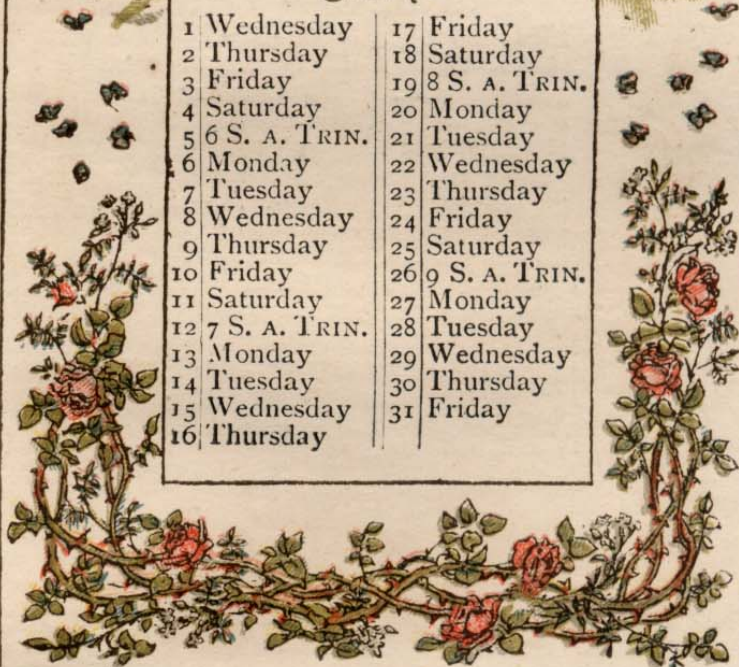

July.

1 Wednesday	17 Friday
2 Thursday	18 Saturday
3 Friday	19 8 S. A. TRIN.
4 Saturday	20 Monday
5 6 S. A. TRIN.	21 Tuesday
6 Monday	22 Wednesday
7 Tuesday	23 Thursday
8 Wednesday	24 Friday
9 Thursday	25 Saturday
10 Friday	26 9 S. A. TRIN.
11 Saturday	27 Monday
12 7 S. A. TRIN.	28 Tuesday
13 Monday	29 Wednesday
14 Tuesday	30 Thursday
15 Wednesday	31 Friday
16 Thursday